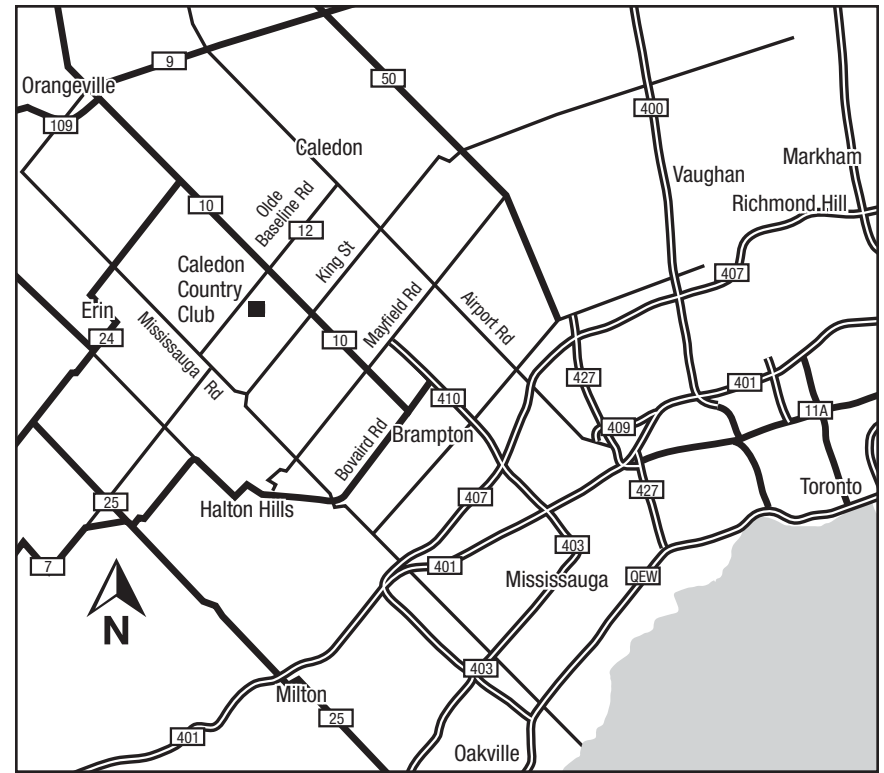

### *DIRECTIONS TO THE CALEDON COUNTRY CLUB*

From the city of Toronto, take Hwy 401 going west to Hwy 410 travelling north.  
(Hwy 410 ends at Mayfield Rd.)  
Turn left onto Mayfield Rd. and proceed west to Highway 10 (Huronario Rd.)  
Turn right, travel north to Olde Baseline Rd. aka: Peel Road 12.  
Turn left and continue past McLaughlin Rd.  
The course will be on the left. (South side of Olde Baseline).